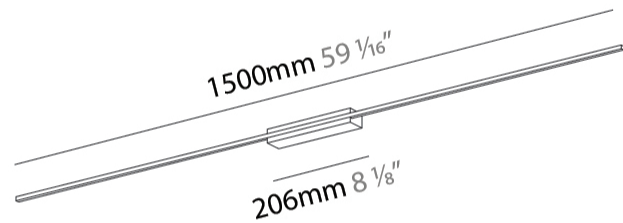

JUST BLACK LINE SURFACE

A33301-

base number LED
Dimming

1. To build a product code in our configurator select the specify button on the base model # product page
2. To build a manual product code on this datasheet choose from the options listed below in blue font and add the suffix to the base model #

GENERAL

Series: Just Black Line
Brand: Prolicht
Division: Architectural
Mounting Type: Surface
Mounting Location: Wall
Subcategory: Wall Effect

PHYSICAL

Shape: Rectangle
Length (mm): 1500
Length (in): 59 ¹/₁₆
Width (mm): 30
Width (in): 1 ³/₁₆
Height (mm): 40
Height (in): 1 ⁹/₁₆
Light Distribution: Indirect
Fixture Finish: BLK
Fixture Material: Aluminum

ELECTRICAL

Lamp Type: LED (Zhaga Standard)
Input Wattage (W): 15
Total Output Wattage (W): 13.6
[Dimming: Non-Dimmable](#)
Driver Included: Yes
Driver Location: Integrated
Driver Type: Constant Current - Universal
Driver Class: Class 2
Input Voltage (V): 120 - 277
Constant Current (MA): 580
Upon Request: Tri-Mode Dimming

LED

Color Temperature (°K): 3000
Max. Delivered Lumen (lm): 776
CRI: >80 CRI
Lamp Life (hrs): 50000

OPTICAL

Beam Angle: 178
Adjustability: Fixed

RATINGS AND CERTIFICATIONS

Certified By: CSA Certified to UL and CSA Standards
IP rating: IP20

PROJECT	_____
TYPE	_____
SPECIFIER	_____
QUANTITY	_____
DATE	_____